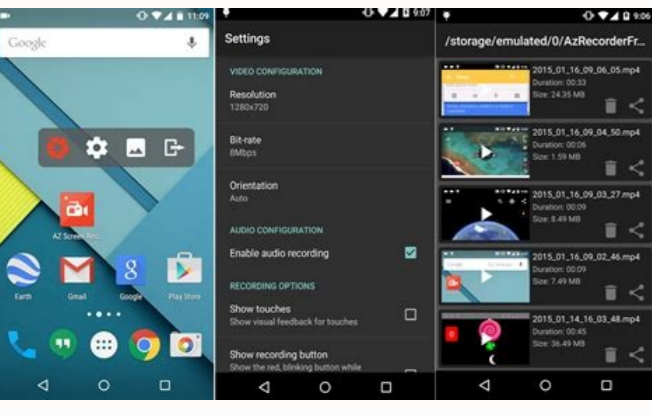

Continue

Hint

Pause and stop buttons can be accessed from the notification bar. You can also enable other stopping options in the settings.

GOT IT!